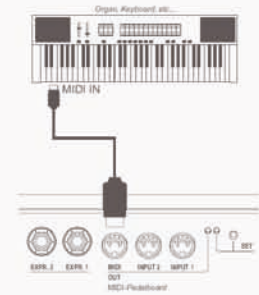

MIDI Pedalboard

Preliminary Information

The Viscount Midi Pedalboards are available with the following characteristics:

- 32 Notes Straight
- 32 Notes Radial (AGO)
- 30 Notes Straight
- 30 Notes Straight Concave
- 30 Notes Radial Concave
- 27 Notes Straight Radial

Expression Pedals are an optional.

Main Features:

- Programmable Midi Channel (1-16)
- Transmits Midi Velocity
- Transmits Program Change
- Independent Channel for Expression Pedals
- Transmits Control Change 7 (volume) or 11 (expression) on Pedals

example of connection with a single keyboard

example of connection with keyboard and sound generator

Connections:

- Midi Input 1 - Midi Input 2
- Midi Out
- Expression Pedal 1 Input
- Expression Pedal 2 Input
- Set Switch
- 2 Indication LEDs