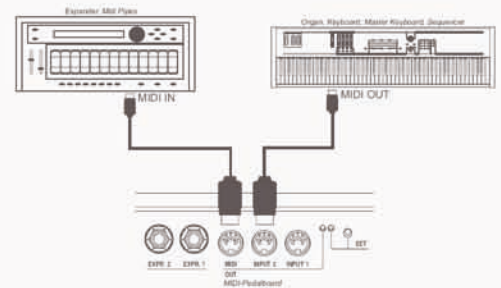

example of connection with keyboard and sound generator

Rear panel connections